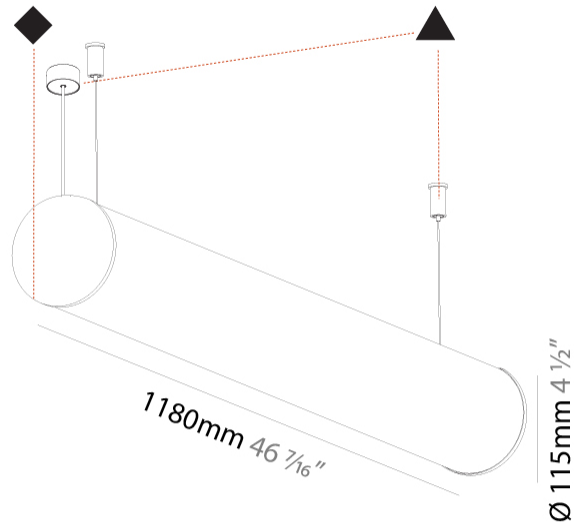

GENERAL

Series: Bunga
Brand: Prolicht
Division: Architectural
Mounting Type: Suspension
Mounting Location: Ceiling
Subcategory: Profile

PHYSICAL

Shape: Cylinder
Length (mm): 1180
Length (in): 46 ⁷/₁₆
Width (mm): 115
Width (in): 4 ¹/₂
Height (mm): 115
Height (in): 4 ¹/₂
Max. Overall Height (mm): 2115
Max. Overall Height (in): 83 ¹/₄
Light Distribution: Omnidirectional
Weight (kg): 4.038
Weight (lbs): 8.88
Diffuser: PMMA - Opal
Fixture Finish: [SSR / BKV / CWI / CRY / HAB / UFT / ITA / RUA / FTG / MYG / LOD / PUS / FRO / FUP / KIA / POP / BLS / SPG / MEY / GOH / GUM / CHC / COM / ABZ / JAG / OBR / MOS / ROR](#)
Fixture Material: Aluminum
Cable Details: [2000mm or 6000mm Transparent Cable](#)
Upon Request: Cable colour - White / Black / Orange / Red

ELECTRICAL

Lamp Type: LED (Zhaga Standard)
Input Wattage (W): 20
Total Output Wattage (W): 16 / 12.8 (3500K)
Dimming: [Non-Dimming / Phase Dimming (120Vac only) / 0-10V Dimming](#)
Driver Included: Yes
Driver Location: Integrated
Driver Type: Constant Current - 120 / 277Vac
Driver Class: Class 2
Input Voltage (V): 120 - 277
Constant Current (MA): 350 / 400 (3500K)

LED

Color Temperature (°K): [3000 / 3500 / 4000](#)
Max. Delivered Lumen (lm): 2210 / 2293 / 2340
CRI: >80 CRI
Lamp Life (hrs): 50000

OPTICAL

RATINGS AND CERTIFICATIONS

Certified By: Certified for North American Standards
IP rating: IP20