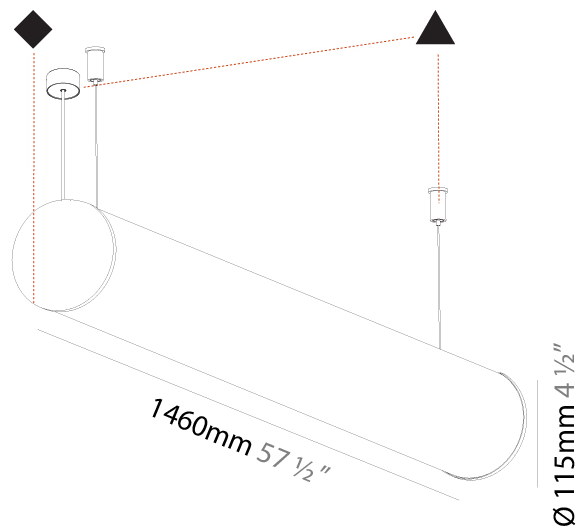

GENERAL

Series: Bunga
Brand: Prolicht
Division: Architectural
Mounting Type: Suspension
Mounting Location: Ceiling
Subcategory: Profile

PHYSICAL

Shape: Cylinder
Length (mm): 1460
Length (in): 57 1/2
Width (mm): 115
Width (in): 4 1/2
Height (mm): 115
Height (in): 4 1/2
Max. Overall Height (mm): 2115
Max. Overall Height (in): 83 1/4
Light Distribution: Omnidirectional
Weight (kg): 4.767
Weight (lbs): 10.509
Diffuser: PMMA - Opal
Fixture Finish: [SSR / BKV / CWI / CRY / HAB / UFT / ITA / RUA / FTG / MYG / LOD / PUS / FRO / FUP / KIA / POP / BLS / SPG / MEY / GOH / GUM / CHC / COM / ABZ / JAG / OBR / MOS / ROR](#)
Fixture Material: Aluminum
Cable Details: [2000mm or 6000mm Transparent Cable](#)
Upon Request: Cable colour - White / Black / Orange / Red

ELECTRICAL

Lamp Type: LED (Zhaga Standard)
Input Wattage (W): 25
Total Output Wattage (W): 20 / 16 (3500K)
Dimming: [Non-Dimming / Phase Dimming (120Vac only) / 0-10V Dimming](#)
Driver Included: Yes
Driver Location: Integrated
Driver Type: Constant Current - 120 / 277Vac
Driver Class: Class 2
Input Voltage (V): 120 - 277
Constant Current (MA): 350 / 500 (3500K)

LED

Color Temperature (*K): [3000 / 3500 / 4000](#)
Max. Delivered Lumen (lm): 2770 / 2862 / 2920
CRI: >80 CRI
Lamp Life (hrs): 50000

OPTICAL

RATINGS AND CERTIFICATIONS

Certified By: Certified for North American Standards
IP rating: IP20