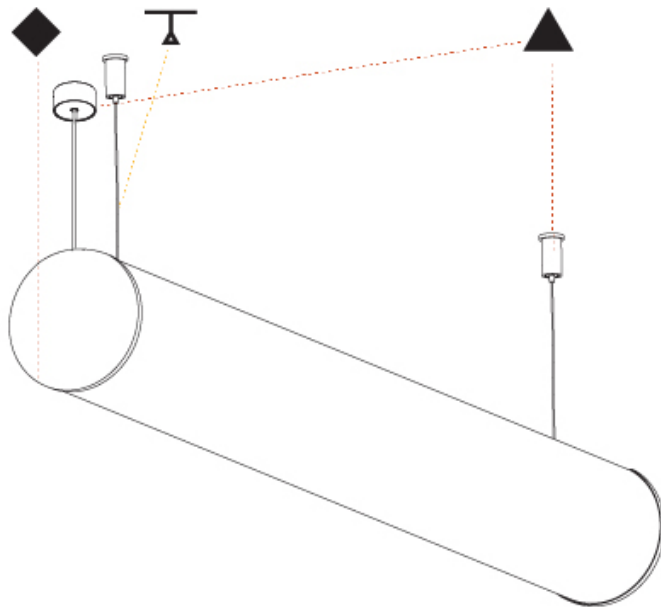

BUNGA SUSPENSION

A30697-

PROJECT	_____
TYPE	_____
SPECIFIER	_____
QUANTITY	_____
DATE	_____

A